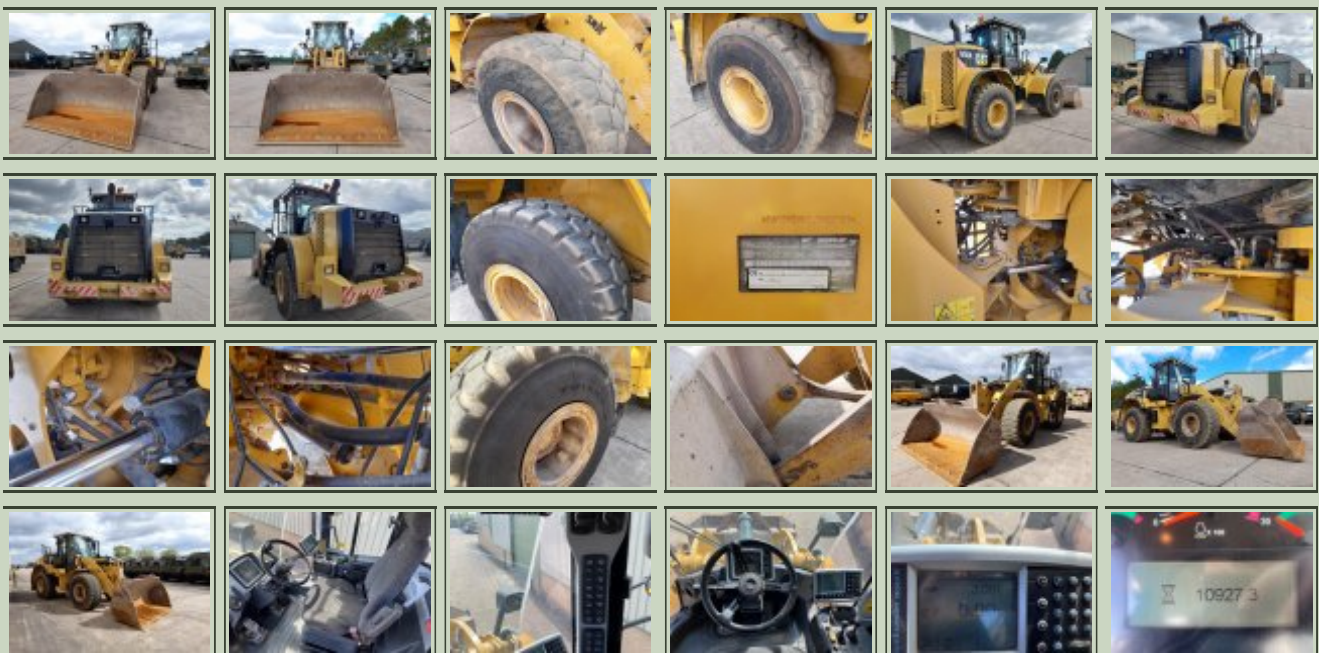

Weight load system
Air conditioning
Radio
Reverse Camera
CE Marked
Stock No: 00260
Very clean machine well maintained

Videos (if available)

Category	Wheeled Loaders	Length	8.40m
Manufacturer	Caterpillar	Height	3.40m
Engine	Caterpillar C7	Width	2.90m
Gearbox	Powershift	GVW	19,300kg
Brakes		Hrs_Kms	10,927hrs
Steering		Date into Service	
Tyres	23.5 R25	Year of Manufacture	2013
Max Load		Qty Available	1
Electrics	24 V	Export Requirements ...more	NLR (No Licence Required)

REQUEST A QUOTE

or call us on **UK +44(0)1302-954007** or whatsapp msg us on **+44 (0)7785-736649**

Photo Gallery