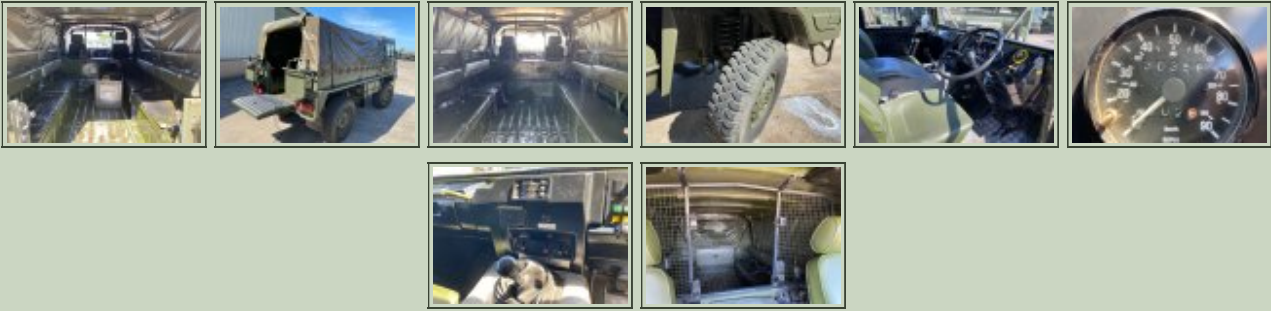

■
All prices quoted are GBP U.K. Pounds Sterling Ex. Works excluding VAT where applicable and shipping / associated costs.

■
Vehicles advertised are subject to remaining unsold.

■
All prices quoted are based on **"per individual unit"** purchased, any reductions on advertised price for multiple item orders is subject to negotiation and is conducted at the time of inspection or provision of LOI.

■
For complete Terms & Conditions See Main Website

■
Photo's shown above may represent a vehicle type rather than an actual vehicle, vehicles are available serviced and painted to customers preference

■
An export licence may be required for items sold to customers outside of the U.K.

FOR MORE INFORMATION ON EXPORT LICENCING PROCEDURES

[CLICK HERE](#)

FOR INFORMATION ON CURRENT EU EMBARGOES

[CLICK HERE](#)