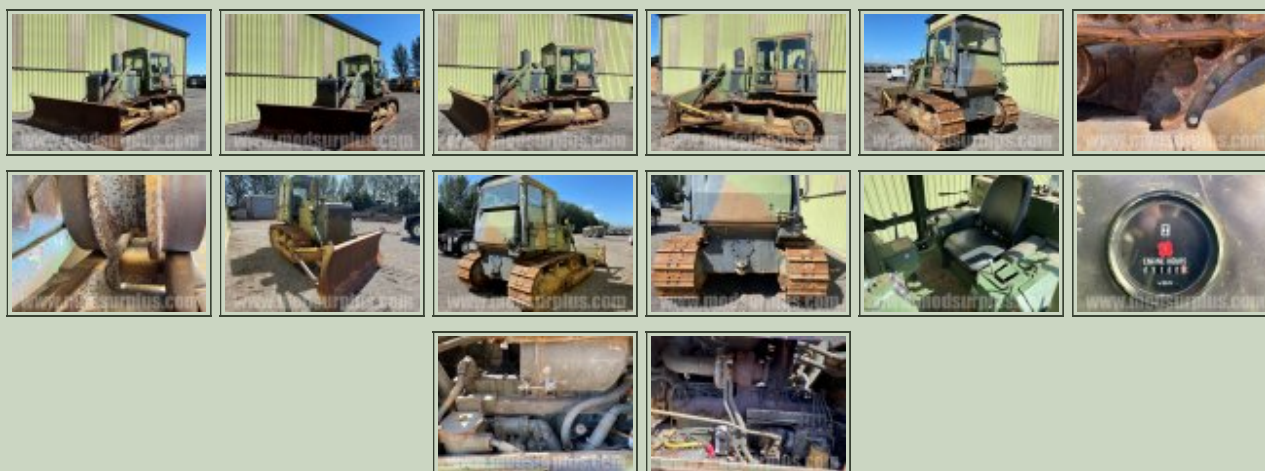

Category	Bulldozers	Length	5.20m
Manufacturer	Caterpillar	Height	2.90m
Engine	3306	Width	3.60m
Gearbox	Powershift	GVW	17000 kgs
Brakes		Hrs_Kms	3185hrs
Steering		Date into Service	
Tyres		Year of Manufacture	
Max Load		Qty Available	1
Electrics	24V	Export Requirements ...more	OGEL/SIEL Licence Required

REQUEST A QUOTE

or call us on UK +44(0)1302-954007

Photo Gallery

All prices qoted are GBP U.K. Pounds Sterling Ex. Works excluding VAT where applicable and shipping / associated costs.

Vehicles advertised are subject to remaining unsold.

All prices quoted are based on "**per individual unit**" purchased, any reductions on advertised price for multiple item orders is subject to negotiation and is conducted at the time of inspection or provision of LOI.

Photo's shown above may represent a vehicle type rather than an actual vehicle, vehicles are available serviced and painted to customers preference

An export licence may be required for items sold to customers outside of the U.K.

[FOR MORE INFORMATION ON EXPORT LICENCING PROCEDURES](#)

[CLICK HERE](#)

[FOR INFORMATION ON CURRENT EU EMBARGOES](#)

[CLICK HERE](#)