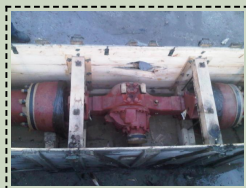

Tyres	Year of Manufacture	
Max Load	Qty Available	3
Electrics	Export Requirements ...more	NLR (No Licence Required)
or call us on UK +44(0)1302-954007		

[Enlarge Photo](#)

Photo Gallery

There are no images in the gallery.

■
All prices quoted are GBP U.K. Pounds Sterling Ex. Works excluding VAT where applicable and shipping / associated costs.

■
Vehicles advertised are subject to remaining unsold.

■
All prices quoted are based on "**per individual unit**" purchased, any reductions on advertised price for multiple item orders is subject to negotiation and is conducted at the time of inspection or provision of LOI.

■
Photo's shown above may represent a vehicle type rather than an actual vehicle, vehicles are available serviced and painted to customers preference

■
An export licence may be required for items sold to customers outside of the U.K.

FOR MORE INFORMATION ON EXPORT LICENCING PROCEDURES

[CLICK HERE](#)

FOR INFORMATION ON CURRENT EU EMBARGOES

[CLICK HERE](#)